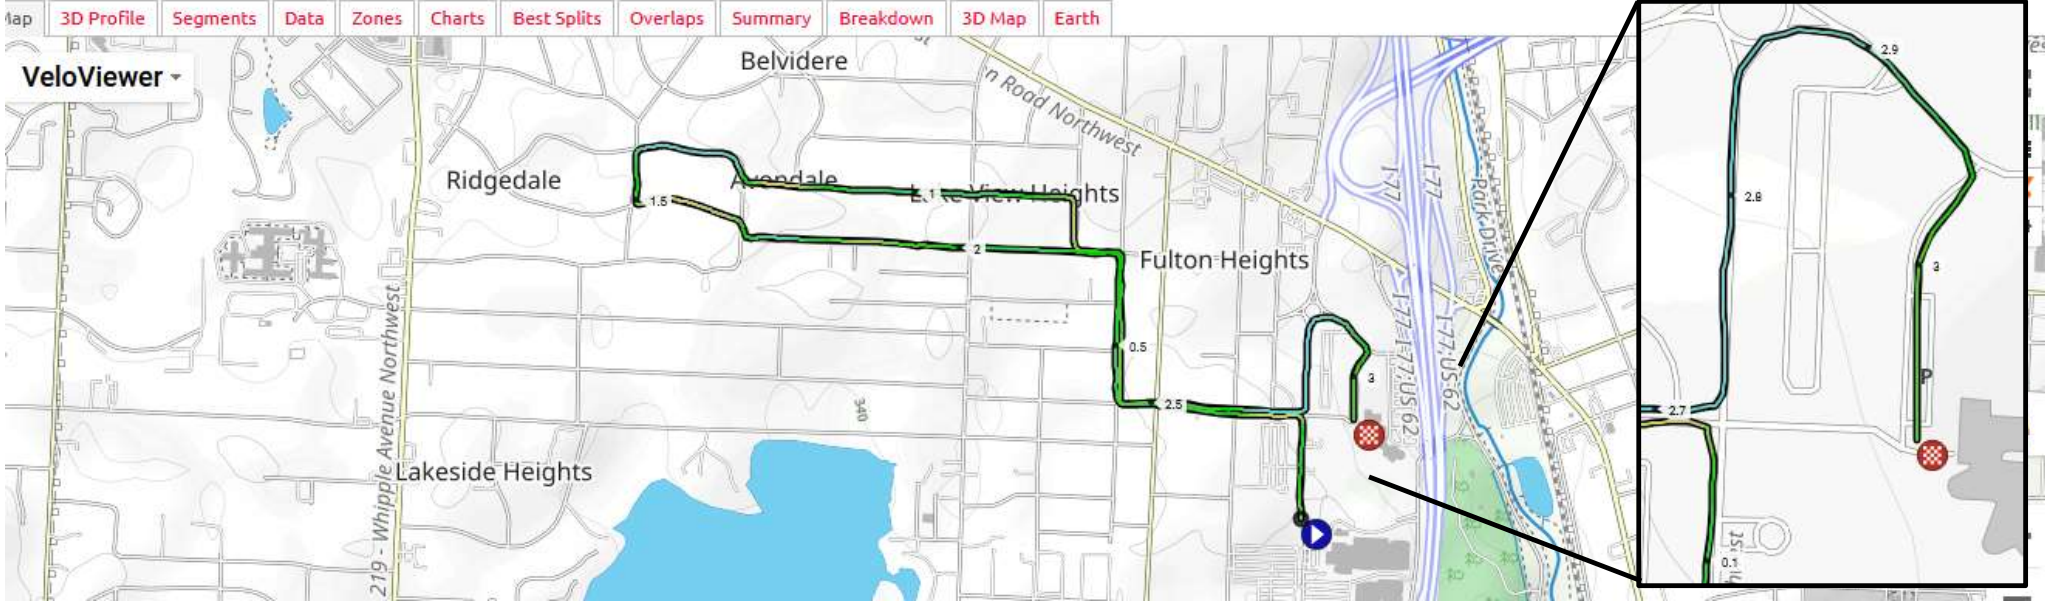

SPIRIT OF THE SEASON 5K

PRESENTED BY
 **Cleveland Clinic**
Mercy Hospital
DECEMBER 9TH

Spirit of the Season Course Map

- Start on Champions Gateway
- Left on Legends Lane/ 21st St NW
- Right on Demington Ave NW
- Left on 25th St NW
- Right on Wertz Ave NW
- Left on 26th St NW
- Right on Ridgedale Ave NW
- Left on Midvale Rd NW
- Left on Bellwood St NW
- Right on Ridgedale Ave NW
- Left on 25th St NW
- Right on Demington Ave NW
- Left on 21st St NW
- Left on Champions Gateway
- Right on George Hallas
- Right on Hall of Fame Way
- Finish in front of Don Shula's