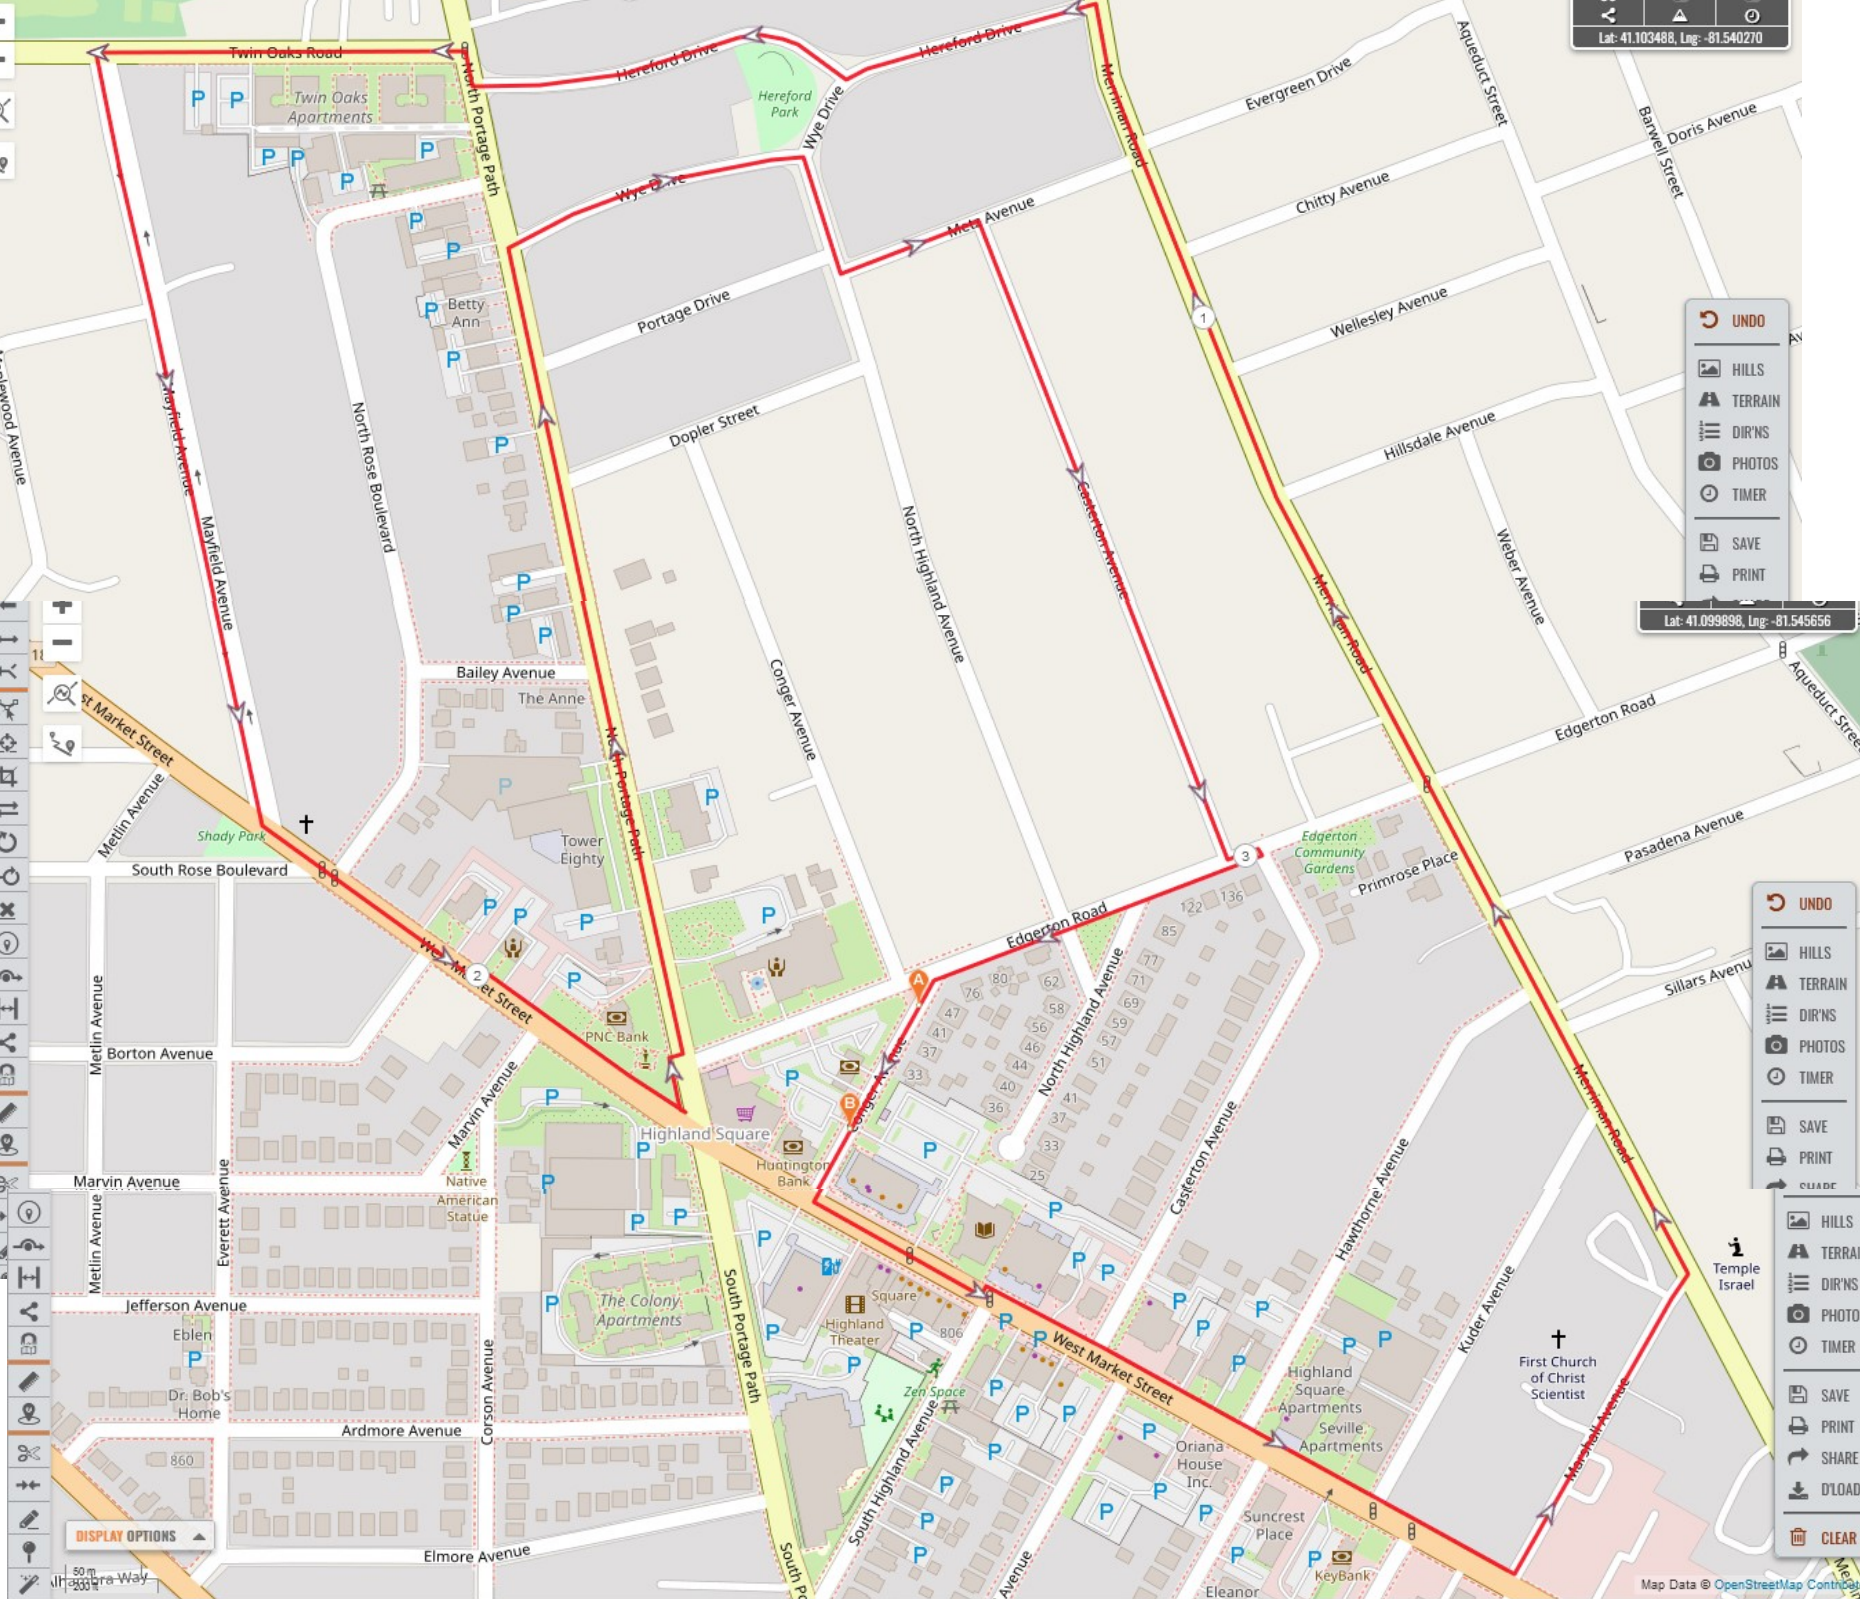

Lat: 41.103488, Lng: -81.540270

- UNDO
- HILLS
- TERRAIN
- DIR'NS
- PHOTOS
- TIMER
- SAVE
- PRINT

Lat: 41.099898, Lng: -81.545656

- UNDO
- HILLS
- TERRAIN
- DIR'NS
- PHOTOS
- TIMER
- SAVE
- PRINT
- ERASE

- HILLS
- TERRAIN
- DIR'NS
- PHOTOS
- TIMER
- SAVE
- PRINT
- SHARE
- DOWNLOAD
- CLEAR

Temple Israel

First Church of Christ Scientist

DISPLAY OPTIONS

80m  
1:2000